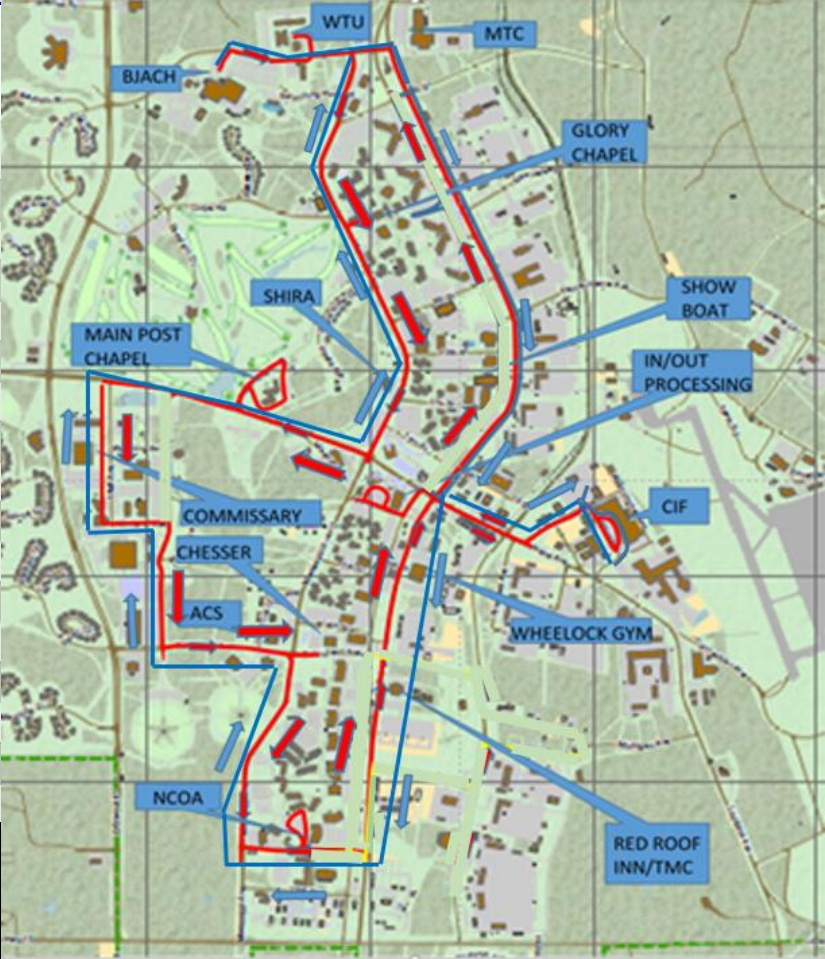

BLDG	ROUTE	RED	BLUE	RED	BLUE	RED	BLUE	RED	BLUE	RED	BLUE	RED	BLUE	RED	BLUE	RED
1168	Glory Chapel	7:30:00	9:06:26	8:45:00	10:26:25	10:00:00	12:26:25	13:00:00	14:36:25	14:20:00	15:56:25	15:40:00	17:16:25	17:00:00	18:24:23	18:20:00
1561	Shira Dental Clinic	7:33:16	9:00:47	8:48:16	10:20:47	10:03:16	12:20:47	13:03:16	14:30:47	14:23:16	15:50:47	15:43:16	17:10:47	17:03:16	18:20:31	
427	Post Chapel	7:37:27	8:57:37	8:52:27	10:17:37	10:07:27	12:17:49	13:07:27	14:27:37	14:27:27	15:47:37	15:47:27	17:07:37	17:07:27	18:17:49	18:24:11
830	Commissary	7:41:55	8:51:49	8:56:55	10:11:49	10:11:55	12:11:49	13:11:55	14:21:49	14:31:55	15:41:49	15:51:55	17:01:49	17:11:55	18:12:39	18:28:39
850	PX	7:46:15	8:46:39	9:01:15	10:06:39	10:16:15	12:06:39	13:16:15	14:16:39	14:36:15	15:36:39	15:56:15	16:56:39	17:16:15	18:05:10	18:32:59
924	ACS	7:51:14	8:42:14	9:06:14	10:02:14	10:21:14	12:02:14	13:21:14	14:12:14	14:41:14	15:32:14	16:01:14	16:52:14	17:21:14	17:59:20	18:37:58
2157	Chesser Dental	7:54:20	8:37:10	9:09:20	9:57:10	10:24:20	11:57:10	13:24:20	14:07:10	14:44:20	15:27:10	16:04:20	16:47:10	17:24:20	18:41:35	18:41:04
2392	NCO Academy	7:59:20	8:33:46	9:14:20	9:53:46	10:29:20	11:53:46	13:29:20	14:03:46	14:49:20	15:23:46	16:09:20	16:43:46	17:29:20	18:38:29	18:46:04
3504	Red Roof Inn/TMC	8:03:46	8:29:20	9:18:46	9:49:20	10:33:46	11:49:20	13:33:46	13:59:20	14:53:46	15:19:20	16:13:46	16:39:20			
3350	Wheelock Gym	8:07:10	8:24:20	9:22:10	9:44:20	10:37:10	11:44:20	13:37:10	13:54:20	14:57:10	15:14:20	16:17:10	16:34:20	17:35:10	18:33:30	18:49:28
4374	CIF	8:12:14	8:21:14	9:27:14	9:41:14	10:42:14	11:41:14	13:42:14	13:51:14	15:02:14	15:11:14	16:22:14	16:31:14			
1830	Inprocessing	8:16:39	8:16:15	9:31:39	9:36:15	10:46:39	11:36:15	13:46:39	13:46:15	15:06:39	15:06:15	16:26:39	16:26:15	17:42:39	18:29:10	18:53:53
1454	OSJA	8:21:49	8:11:55	9:36:49	9:31:55	10:51:49	11:31:55	13:51:49	13:41:55	15:11:49	15:01:55	16:31:49	16:21:55	17:47:49	18:24:42	18:59:03
220	WTU	8:27:37	8:07:27	9:42:37	9:27:27	10:57:37	11:27:27	13:57:37	13:37:27	15:17:37	14:57:27	16:37:37	16:17:27			
285	Bayne-Jones AMC	8:30:47	8:03:16	9:45:47	9:23:16	11:00:47	11:23:16	14:00:47	13:33:16	15:20:47	14:53:16	16:40:47	16:13:16			
1166	Glory Chapel	8:36:25	8:00:00	9:51:25	9:20:00	11:06:25	11:20:00	14:06:25	13:30:00	15:26:25	14:50:00	16:46:25	16:10:00	17:58:25	17:30:00	19:04:41

BLDG	WEEKEND	RED	BLUE	RED	BLUE	RED	BLUE	RED	BLUE	RED	BLUE	RED	BLUE
1168	Glory Chapel	8:45:00	10:18:25	10:00:00	12:18:25	13:00:00	14:28:25	14:20:00	15:48:25	15:40:00	17:08:25	17:00:00	18:28:25
1561	Shira Dental Clinic	8:48:16	10:12:47	10:03:16	12:12:47	13:03:16	14:22:47	14:23:16	15:42:47	15:43:16	17:02:47	17:03:16	18:22:47
427	Post Chapel	8:52:27	10:09:37	10:07:27	12:09:37	13:07:27	14:19:37	14:27:27	15:39:37	15:47:27	16:59:37	17:07:27	18:19:37
830	Commissary	8:56:55	10:03:49	10:11:55	12:03:49	13:11:55	14:13:49	14:31:55	15:33:49	15:51:55	16:53:49	17:11:55	18:13:49
850	PX	9:01:15	9:58:39	10:16:15	11:58:39	13:16:15	14:08:39	14:36:15	15:28:39	15:56:15	16:48:39	17:16:15	18:08:39
2392	NCO Academy	9:10:20	9:51:10	10:25:20	11:51:10	13:25:20	14:01:10	14:45:20	15:21:10	16:05:20	16:41:10	17:25:20	18:01:10
3350	Wheelock Gym	9:16:10	9:45:20	10:31:10	11:45:20	13:31:10	13:55:20	14:51:10	15:15:20	16:11:10	16:35:20	17:31:10	17:55:20
1830	Inprocessing	9:23:39	9:36:15	10:38:39	11:36:15	13:38:39	13:46:15	14:58:39	15:06:15	16:18:39	16:26:15	17:38:39	17:46:15
1454	OSJA	9:28:49	9:31:55	10:43:49	11:31:55	13:43:49	13:41:55	15:03:49	15:01:55	16:23:49	16:21:55	17:43:49	17:41:55
220	WTU	9:34:37	9:27:27	10:49:37	11:27:27	13:49:37	13:37:27	15:09:37	14:57:27	16:29:37	16:17:27	17:49:37	17:37:27
285	Bayne-Jones AMC	9:37:47	9:23:16	10:52:47	11:23:16	13:52:47	13:33:16	15:12:47	14:53:16	16:32:47	16:13:16	17:52:47	17:33:16
1166	Glory Chapel	9:43:25	9:20:00	10:58:25	11:20:00	13:58:25	13:30:00	15:18:25	14:50:00	16:38:25	16:10:00	17:58:25	17:30:00

DISPATCH, RED & BLUE ROUTE WEEKENDS/HOLIDAY
HOURS FROM 0845-1830
DISPATCH PHONE# 337-531-9684
TEXT DISPATCH# 337-378-4416